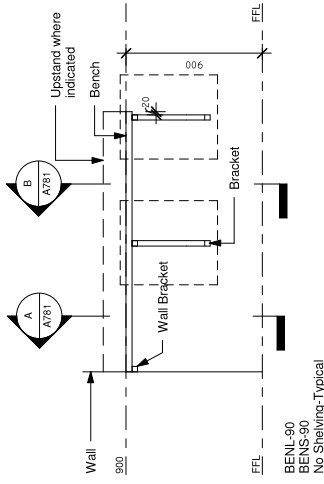

BENL-90
BENS-90
No Shelving - Typical

1 1 : 25
Open Bench/Work Top Typical - 1

BENL-72
BENS-72
No Shelving - Typical

2 1 : 25
Open Bench/Work Top Typical - 2

A 1 : 25
Typical Open Bench

B 1 : 25
Typical Open Bench Wall Fixing

BENL-400
BENS-400
No Shelving - Typical

3 1 : 10
400mm & 450mm Typical Bench Bracket

BENL-600
BENS-600
No Shelving - Typical

4 1 : 10
600mm & 500mm Typical Bench Bracket

5 1 : 10
700mm & Wider Typical Bench Bracket

6 1 : 10
End Bracket Typical Bench Bracket

BENL-400
BENS-400
No Shelving - Typical

7 1 : 2
Bullnose Front Edge (Wet)

BENL-400
BENS-400
No Shelving - Typical

8 1 : 2
Bullnose Front Edge (Wet)

9 1 : 2
Bullnose Front Edge (Wet)