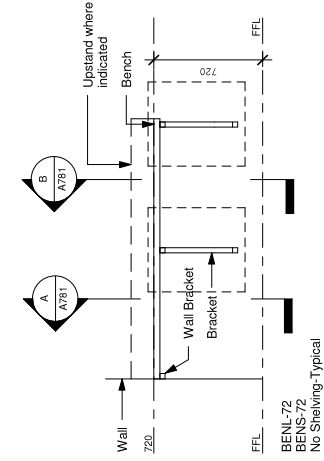

A 1 : 25
Typical Open Bench

4 1 : 10
600mm & 500mm Typical Bench Bracket

5 1 : 10
700mm & Wider Typical Bench Bracket

8 1 : 2
Bullnose Front Edge (Wet)

9 1 : 2
Bullnose Front Edge (Wet)

12 1 : 2
Bullnose Front Edge (Wet)

13 1 : 2
Bullnose Front Edge (Wet)

16 1 : 2
Bullnose Front Edge (Wet)

17 1 : 2
Bullnose Front Edge (Wet)

20 1 : 2
Bullnose Front Edge (Wet)

21 1 : 2
Bullnose Front Edge (Wet)

24 1 : 2
Bullnose Front Edge (Wet)

25 1 : 2
Bullnose Front Edge (Wet)

28 1 : 2
Bullnose Front Edge (Wet)

29 1 : 2
Bullnose Front Edge (Wet)

32 1 : 2
Bullnose Front Edge (Wet)

33 1 : 2
Bullnose Front Edge (Wet)

36 1 : 2
Bullnose Front Edge (Wet)

37 1 : 2
Bullnose Front Edge (Wet)

40 1 : 2
Bullnose Front Edge (Wet)

41 1 : 2
Bullnose Front Edge (Wet)

44 1 : 2
Bullnose Front Edge (Wet)

45 1 : 2
Bullnose Front Edge (Wet)

48 1 : 2
Bullnose Front Edge (Wet)

49 1 : 2
Bullnose Front Edge (Wet)

52 1 : 2
Bullnose Front Edge (Wet)

BENL-72
BENS-72
No Shelving - Typical

2 1 : 25
Open Bench/Work Top Typical - 2