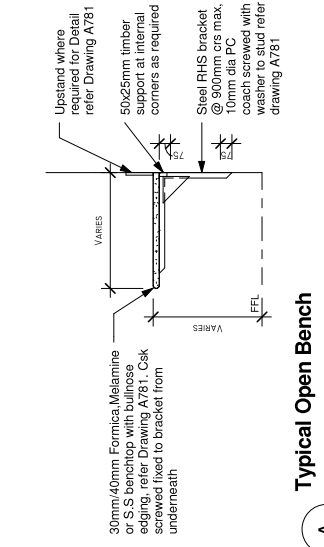

Project:
Whangarei Mental Health Inpatient Unit
 Fitness Fleming Architects Ltd
 70 Box 78/88
 Corner of
 Auckland
 Design shown is copyright of FFA Limited

Sheet name:
Typical Mounting Heights
 Discipline: ARCHITECTURE
 Status: Tender
 No. **A780** 2

BENL-90
BENS-90
No Shelving - Typical

1 1 : 25
Open Bench/Work Top Typical - 1

BENL-72
BENS-72
No Shelving - Typical

2 1 : 25
Open Bench/Work Top Typical - 2

A 1 : 25
Typical Open Bench

B 1 : 25
Typical Open Bench Wall Fixing