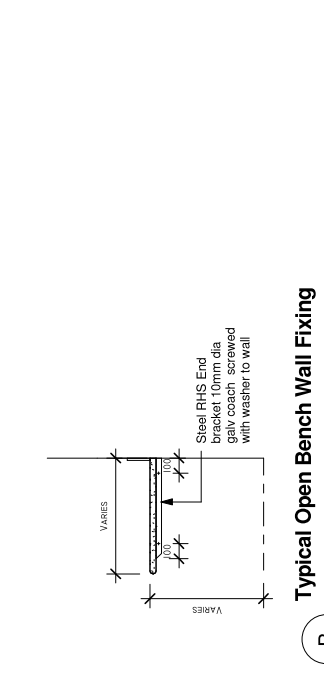

38 1 : 2
Bullnose Front Edge (Wet)

BENL-400
BENS-400
No Shelving - Typical

39 1 : 2
Bullnose Front Edge (Wet)

BENL-400
BENS-400
No Shelving - Typical

40 1 : 2
Bullnose Front Edge (Wet)

41 1 : 2
Bullnose Front Edge (Wet)