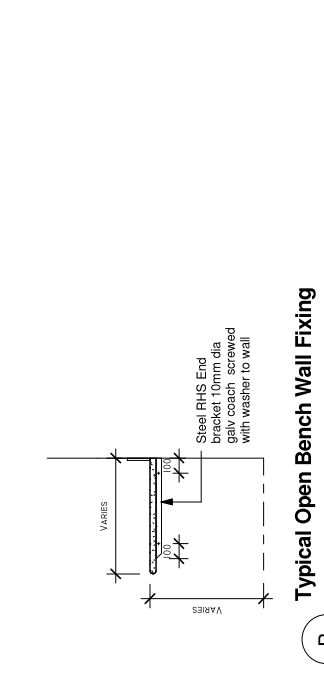

42 1 : 2
Bullnose Front Edge (Wet)

BENL-400
BENS-400
No Shelving - Typical

43 1 : 2
Bullnose Front Edge (Wet)

BENL-400
BENS-400
No Shelving - Typical

44 1 : 2
Bullnose Front Edge (Wet)

45 1 : 2
Bullnose Front Edge (Wet)