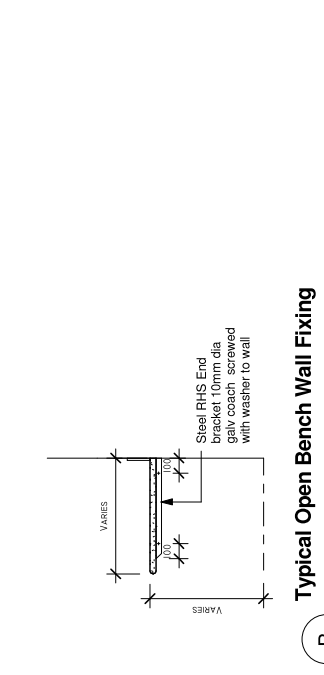

30 1 : 2
Bullnose Front Edge (Wet)

BENL-400
BENS-400
No Shelving - Typical

31 1 : 2
Bullnose Front Edge (Wet)

BENL-400
BENS-400
No Shelving - Typical

32 1 : 2
Bullnose Front Edge (Wet)

33 1 : 2
Bullnose Front Edge (Wet)