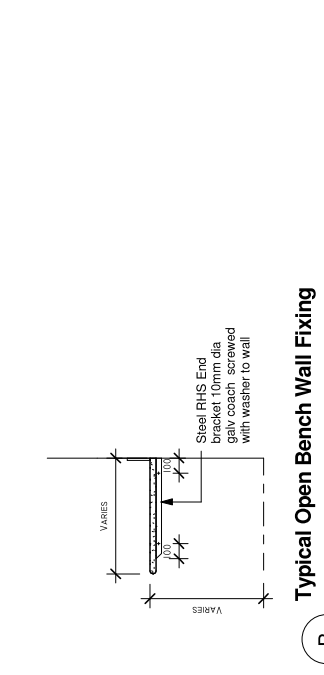

34 1 : 2
Bullnose Front Edge (Wet)

BENL-400
BENS-400
No Shelving - Typical

35 1 : 2
Bullnose Front Edge (Wet)

BENL-400
BENS-400
No Shelving - Typical

36 1 : 2
Bullnose Front Edge (Wet)

37 1 : 2
Bullnose Front Edge (Wet)