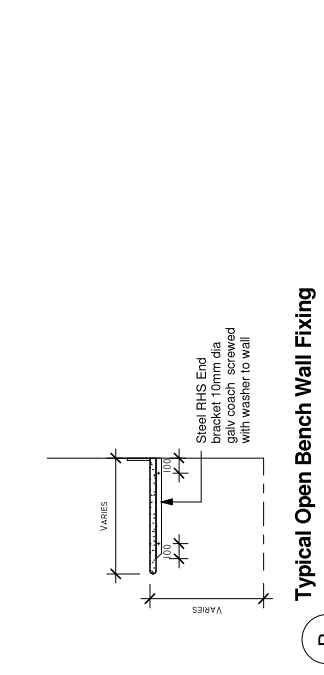

46 1 : 2
Bullnose Front Edge (Wet)

BENL-400
BENS-400
No Shelving - Typical

47 1 : 2
Bullnose Front Edge (Wet)

BENL-400
BENS-400
No Shelving - Typical

48 1 : 2
Bullnose Front Edge (Wet)

49 1 : 2
Bullnose Front Edge (Wet)