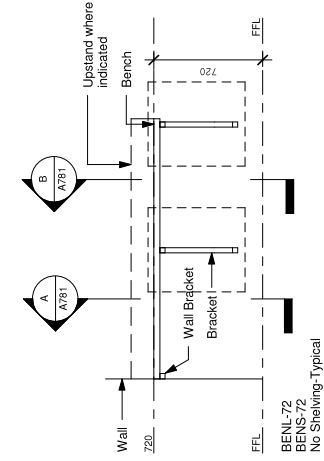

BENL-90
BENS-90
No Shelving - Typical

1 1 : 25
Open Bench/Work Top Typical - 1

BENL-72
BENS-72
No Shelving - Typical

2 1 : 25
Open Bench/Work Top Typical - 2

A 1 : 25
Typical Open Bench

B 1 : 25
Typical Open Bench Wall Fixing

BENL-400
BENS-400
No Shelving - Typical

3 1 : 10
400mm & 450mm Typical Bench Bracket

BENL-600
BENS-600
No Shelving - Typical

4 1 : 10
600mm & 500mm Typical Bench Bracket

5 1 : 10
700mm & Wider Typical Bench Bracket

6 1 : 10
End Bracket Typical Bench Bracket

BENL-400
BENS-400
No Shelving - Typical

7 1 : 2
Bullnose Front Edge (Wet)

BENL-400
BENS-400
No Shelving - Typical

8 1 : 2
Bullnose Front Edge (Wet)

9 1 : 2
Bullnose Front Edge (Wet)