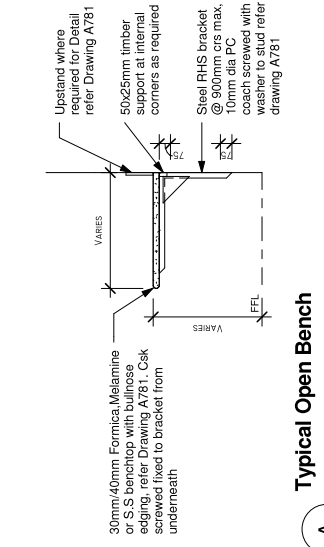

BENL-90
BENS-90
No Shelving - Typical

1 1 : 25
Open Bench/Work Top Typical - 1

BENL-72
BENS-72
No Shelving - Typical

2 1 : 25
Open Bench/Work Top Typical - 2

A 1 : 25
Typical Open Bench

B 1 : 25
Typical Open Bench Wall Fixing

BENL-400
BENS-400
No Shelving - Typical

3 1 : 10
400mm & 450mm Typical Bench Bracket

BENL-600
BENS-600
No Shelving - Typical

4 1 : 10
600mm & 500mm Typical Bench Bracket

5 1 : 10
700mm & Wider Typical Bench Bracket