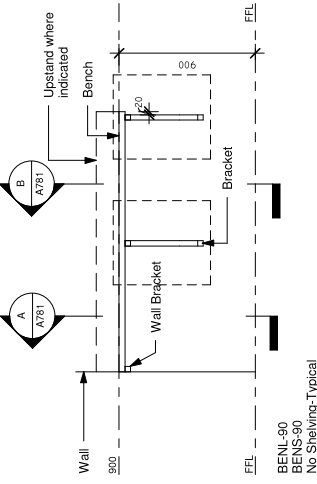

2 1 : 25
Open Bench/Work Top Typical - 2

3 1 : 10
400mm & 450mm Typical Bench Bracket

4 1 : 10
600mm & 500mm Typical Bench Bracket

7 1 : 2
Bullnose Front Edge (Wet)

8 1 : 2
Bullnose Front Edge (Wet)

11 1 : 2
Bullnose Front Edge (Wet)

12 1 : 2
Bullnose Front Edge (Wet)

15 1 : 2
Bullnose Front Edge (Wet)

16 1 : 2
Bullnose Front Edge (Wet)

19 1 : 2
Bullnose Front Edge (Wet)

20 1 : 2
Bullnose Front Edge (Wet)

23 1 : 2
Bullnose Front Edge (Wet)

24 1 : 2
Bullnose Front Edge (Wet)

27 1 : 2
Bullnose Front Edge (Wet)

28 1 : 2
Bullnose Front Edge (Wet)

31 1 : 2
Bullnose Front Edge (Wet)

32 1 : 2
Bullnose Front Edge (Wet)

35 1 : 2
Bullnose Front Edge (Wet)

36 1 : 2
Bullnose Front Edge (Wet)

39 1 : 2
Bullnose Front Edge (Wet)

40 1 : 2
Bullnose Front Edge (Wet)

43 1 : 2
Bullnose Front Edge (Wet)

44 1 : 2
Bullnose Front Edge (Wet)

47 1 : 2
Bullnose Front Edge (Wet)

48 1 : 2
Bullnose Front Edge (Wet)

51 1 : 2
Bullnose Front Edge (Wet)

52 1 : 2
Bullnose Front Edge (Wet)

BENL-90
BENS-90
No Shelving - Typical

1 1 : 25
Open Bench/Work Top Typical - 1